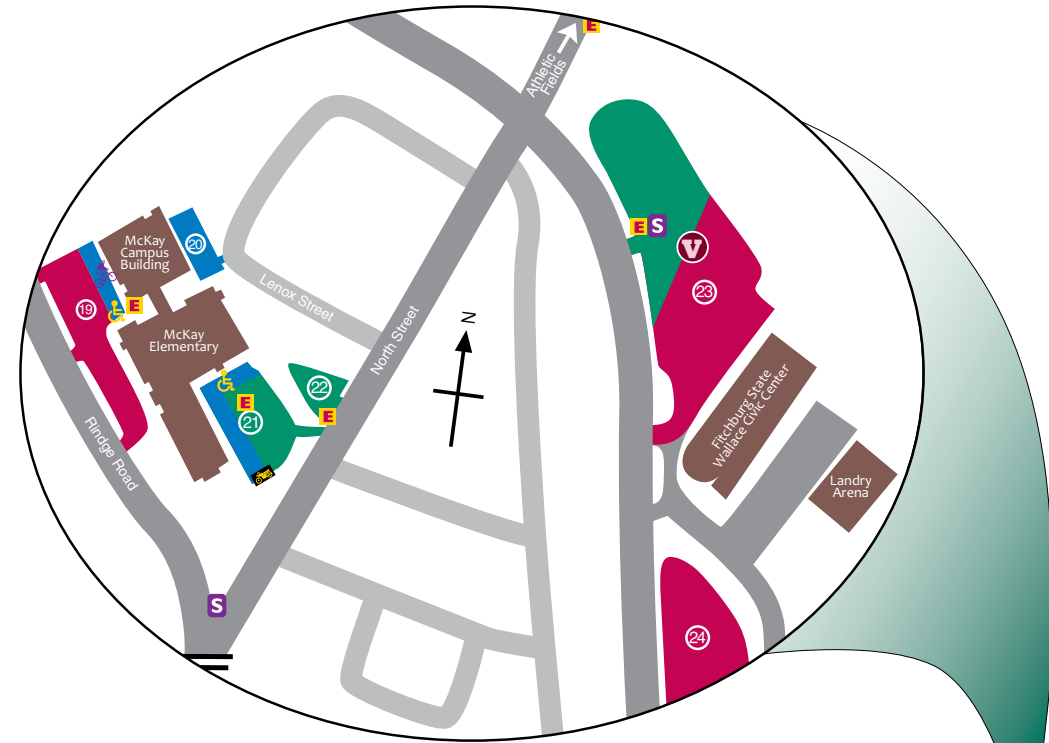

Parking Lot Map

- | | | |
|-----------------|----------------------|--|
| 1. Green 1 | 10. Conlon (rear) | 19. McKay (front) |
| 2. Green 2 | 11. Ross | 20. McKay C (rear) |
| 3. Congress | 12. Highland | 21. McKay (rear) |
| 4. North 4 | 13. Sanders RESERVED | 22. McKay (lower) |
| 5. North 2 | 14. Upper Cedar | 23. Fitchburg State Civic Center—Shuttle Parking |
| 6. North 1 | 15. Lower Cedar | 24. Lower Civic Center |
| 7. Herlihy | 16. Townhouse South | Elliot Athletic Fields (Not Shown) |
| 8. Upper Weston | 17. Miller | |
| 9. Lower Weston | 18. South Cedar | |

Symbol Guide

- Staff & Faculty ONLY (blue hangtags)
- Commuter Student (red hangtags)
- Resident 24 Hour (green hangtags)
- S Shuttle Stops
- Motorcycle Parking
- Bicycle Parking
- E Emergency Call Box
- V Visitor Parking