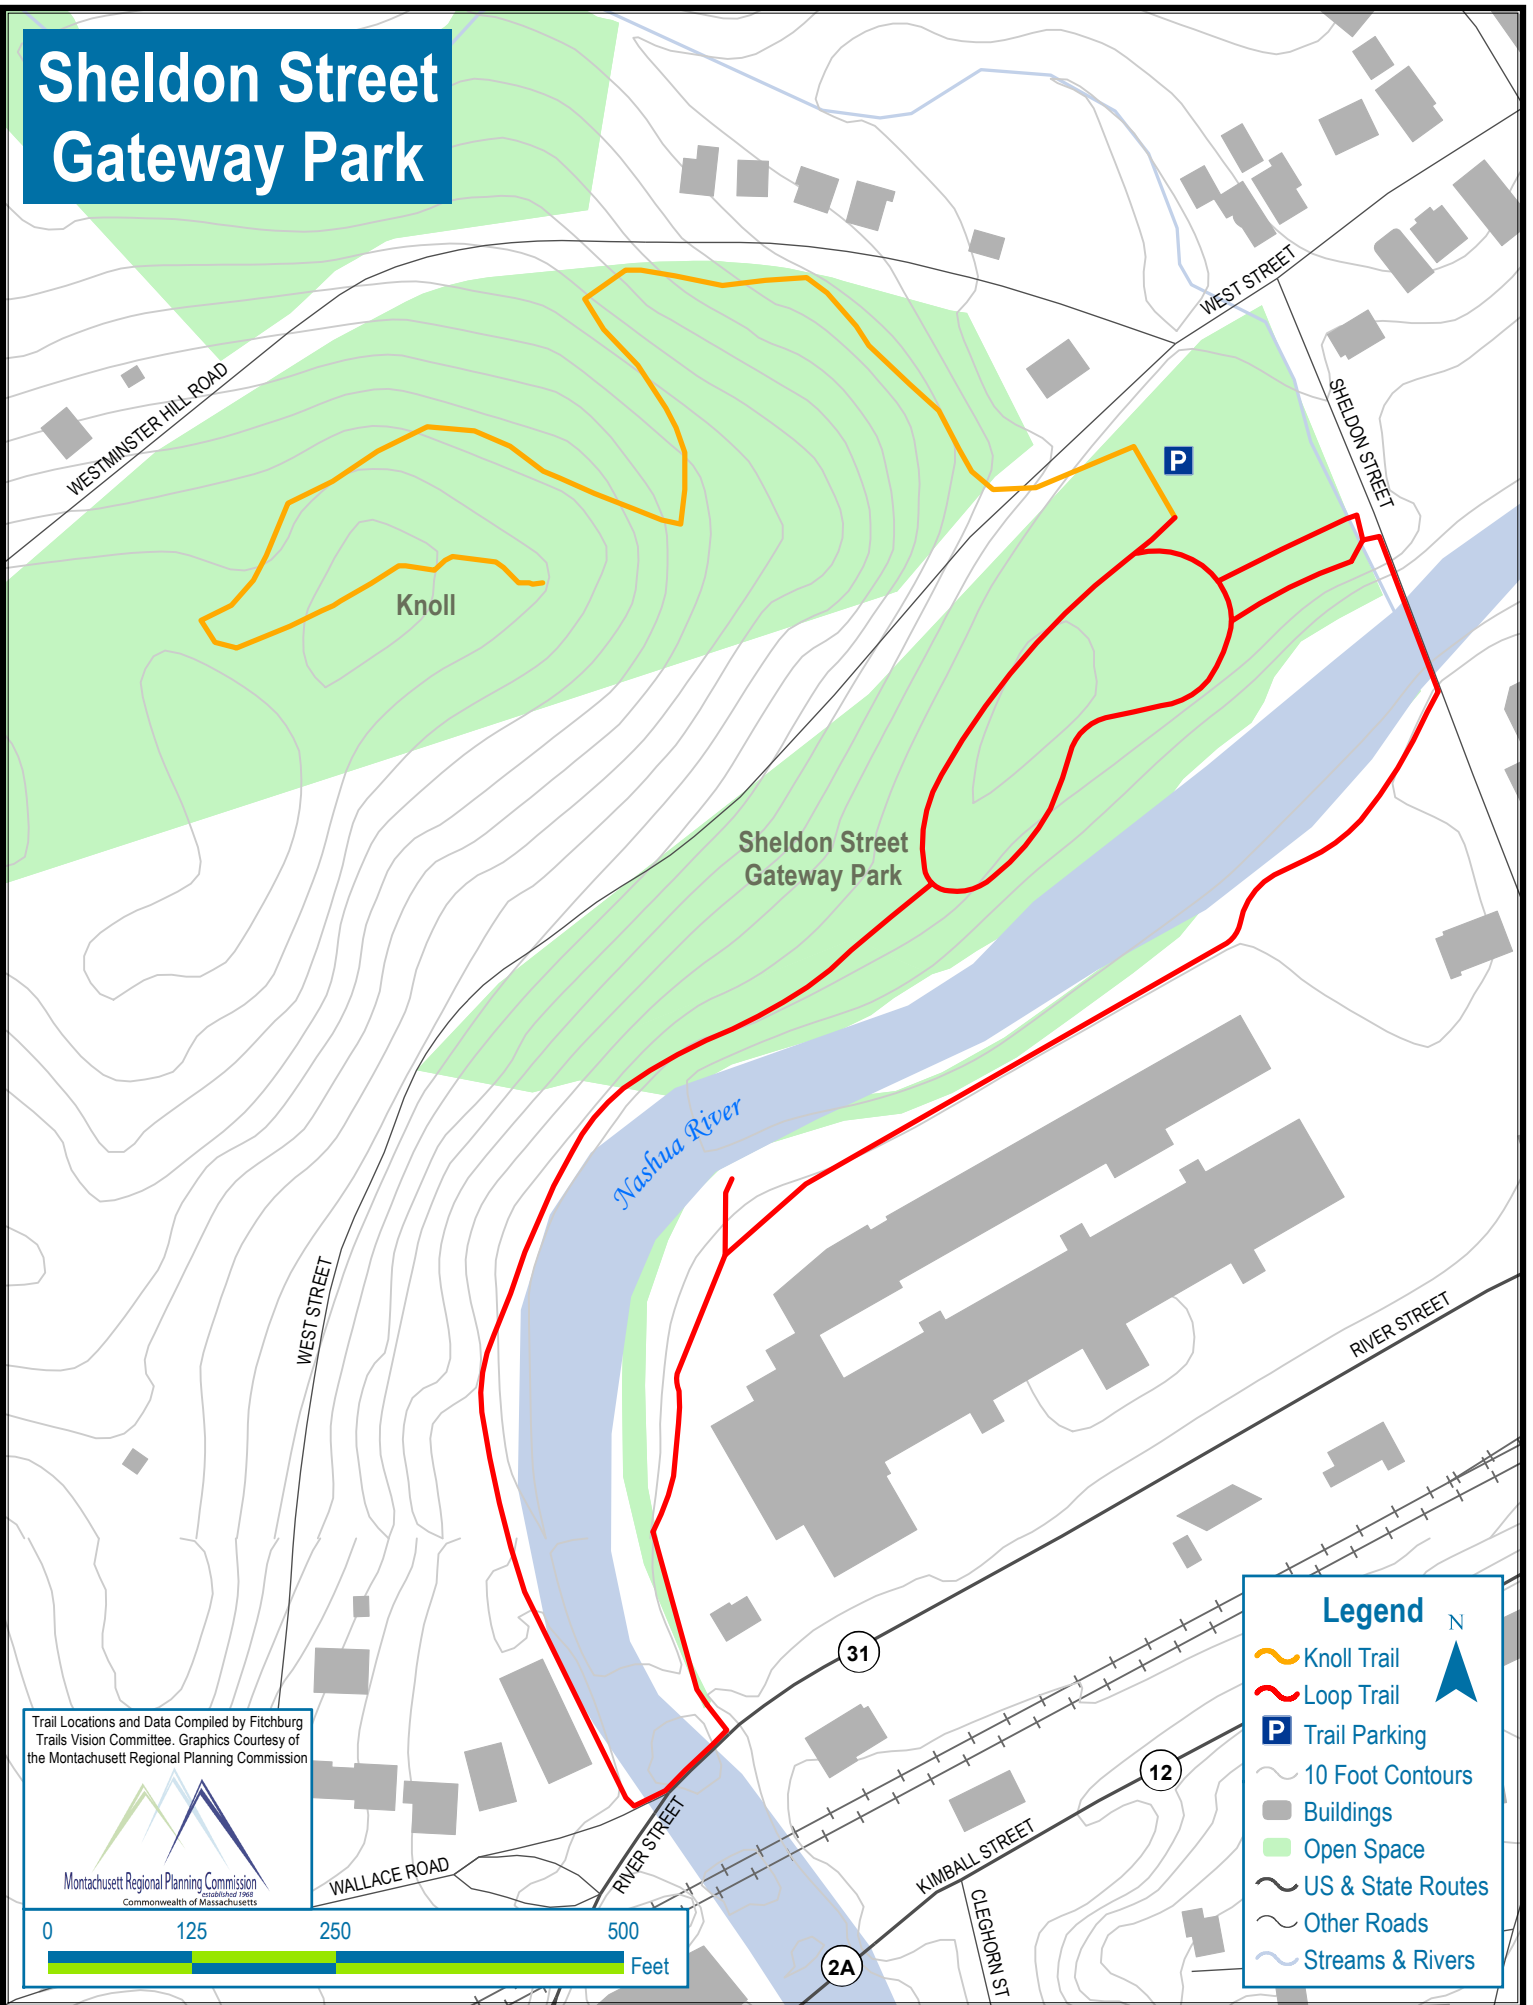

Sheldon Street Gateway Park

Trail Locations and Data Compiled by Fitchburg Trails Vision Committee. Graphics Courtesy of the Montachusett Regional Planning Commission

Legend

- Knoll Trail
- Loop Trail
- Trail Parking
- 10 Foot Contours
- Buildings
- Open Space
- US & State Routes
- Other Roads
- Streams & Rivers