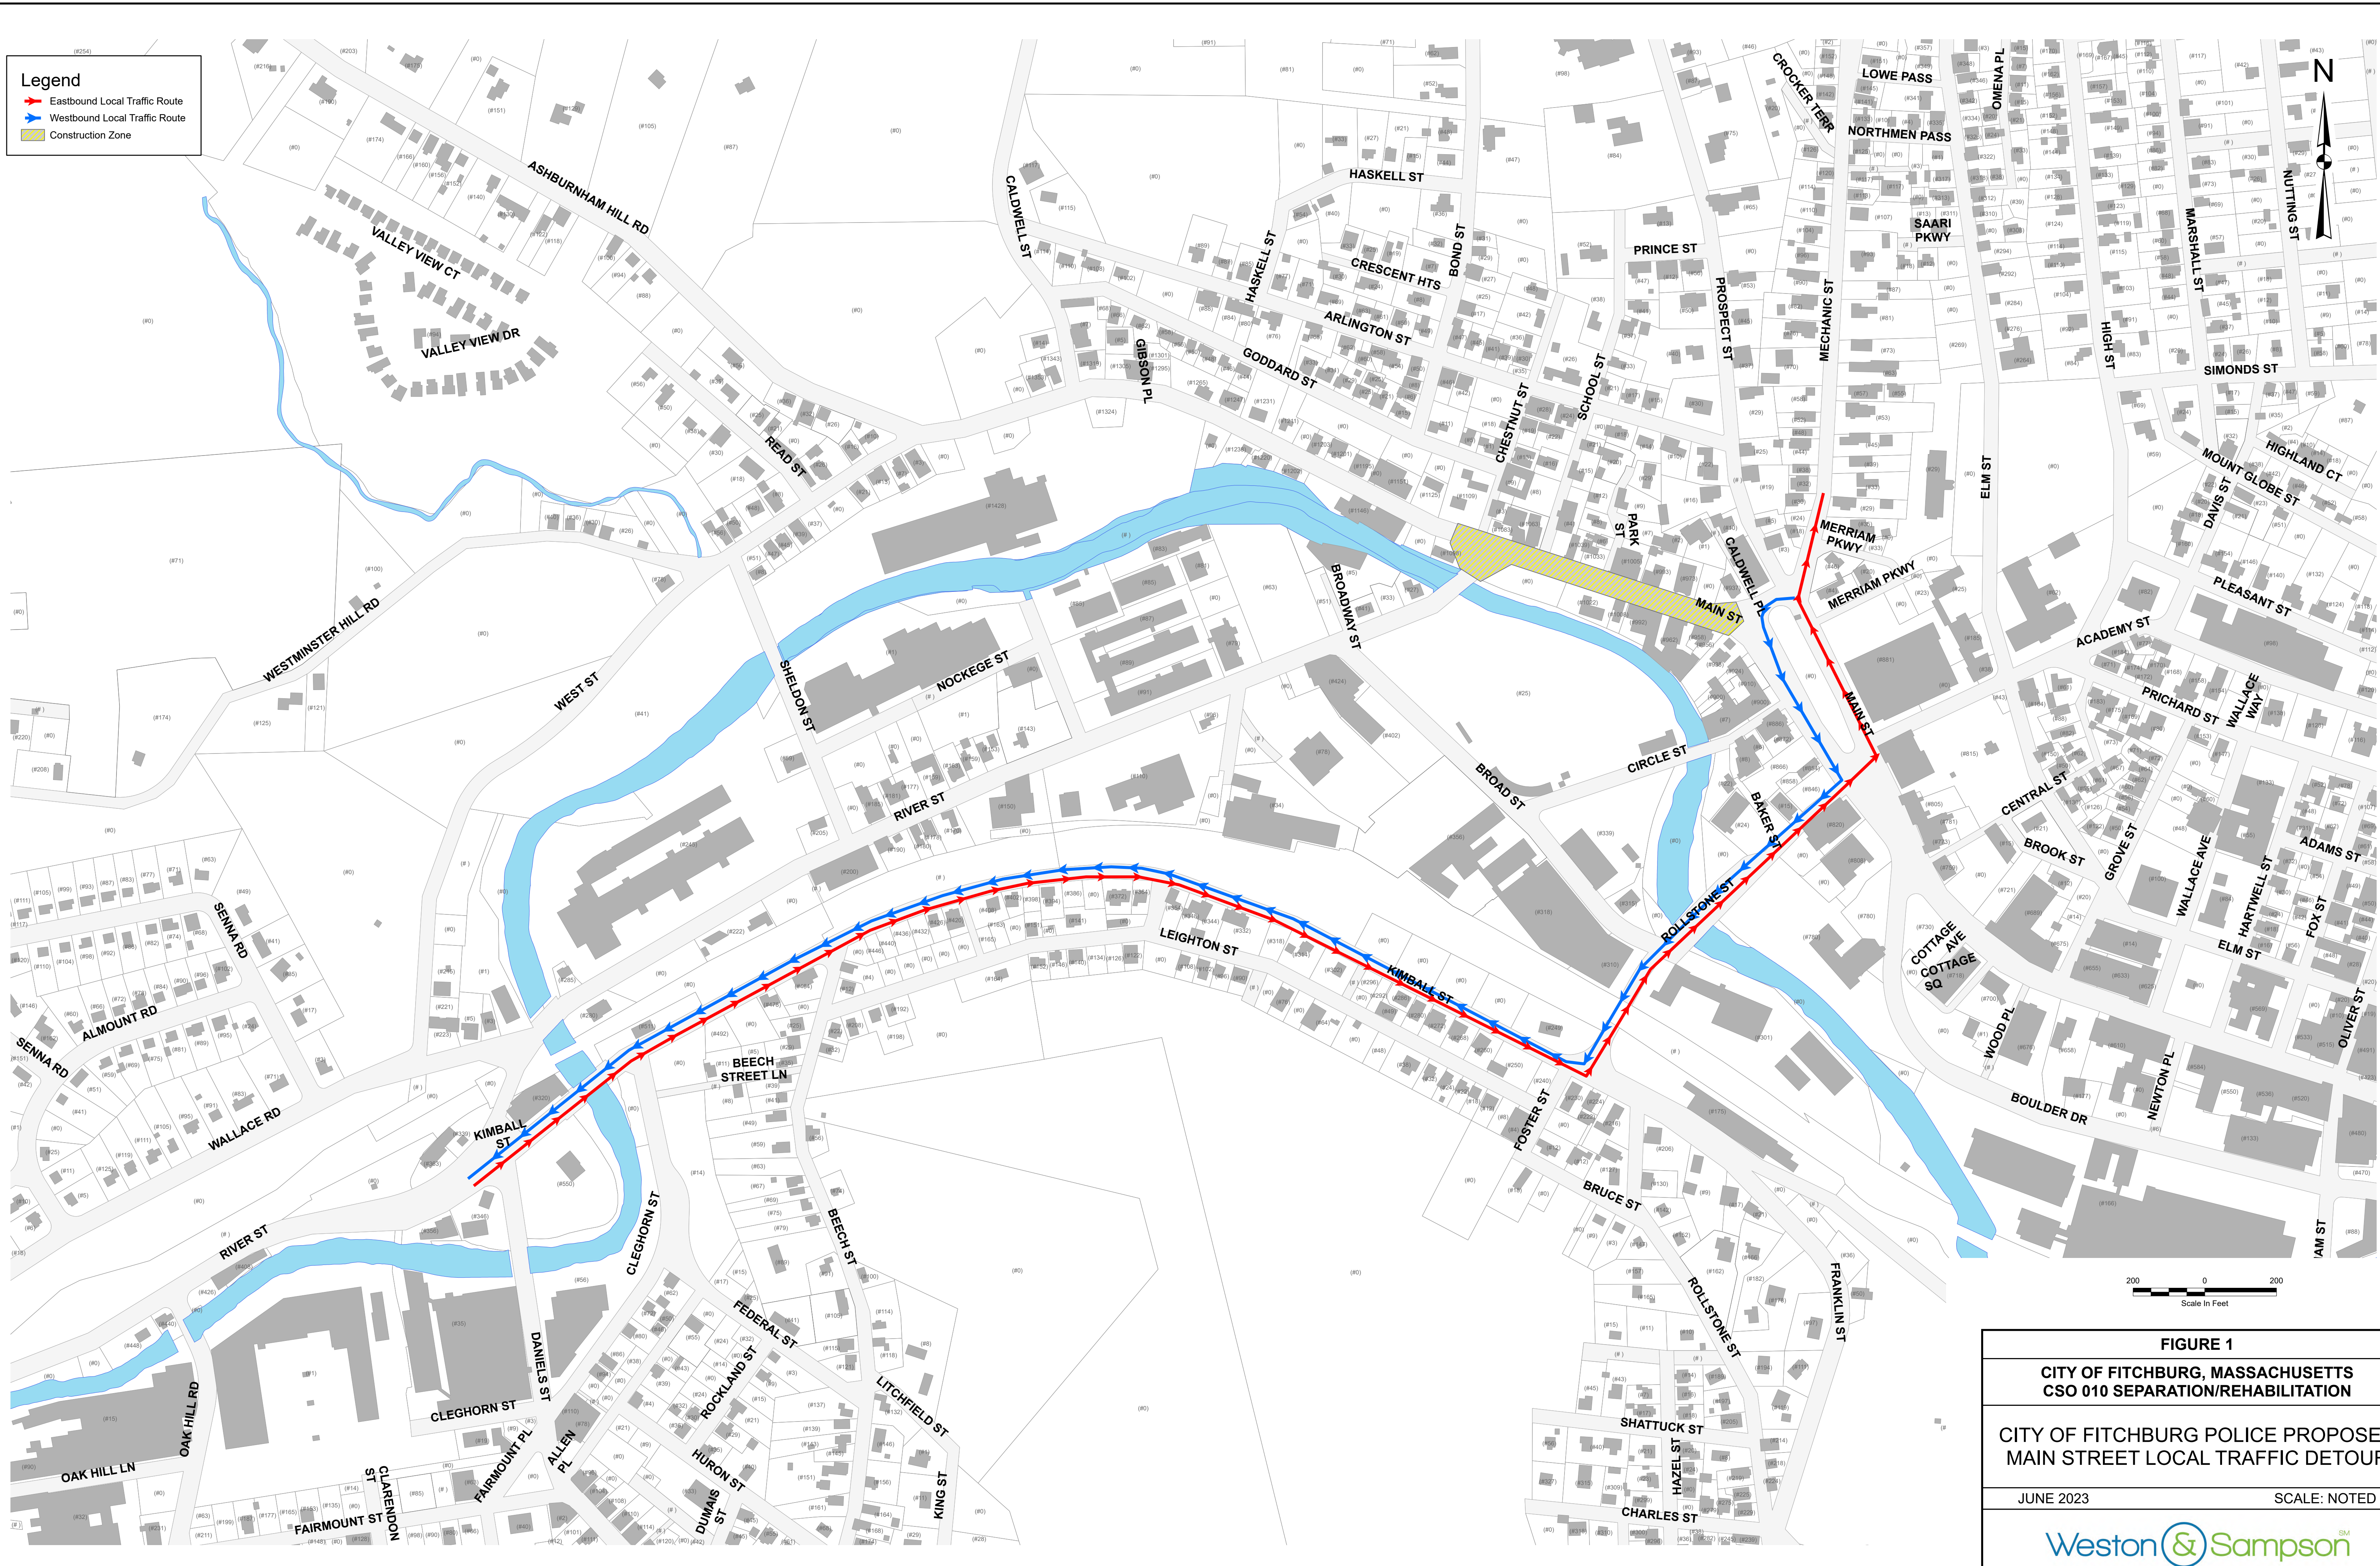

Legend

- Eastbound Local Traffic Route
- Westbound Local Traffic Route
- Construction Zone

FIGURE 1
CITY OF FITCHBURG, MASSACHUSETTS
CSO 010 SEPARATION/REHABILITATION
CITY OF FITCHBURG POLICE PROPOSED
MAIN STREET LOCAL TRAFFIC DETOUR

JUNE 2023 SCALE: NOTED